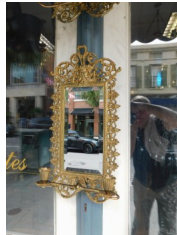

American # 5348

Pair of American Gilt Bronze & Beveled Mirror Figural Mask Wall Sconces, Circa 1880

Rating: Not Rated Yet

Price

[Ask a question about this product](#)

Description

Pair of American gilt bronze and beveled mirror two foliage arm figural mask filigree wall sconces, Late 19th Century. Sconces are stamped on back B & H. The pair are candle powered but can be electrified if desired at no additional cost. Bradley & Hubbard, Meriden, CT.