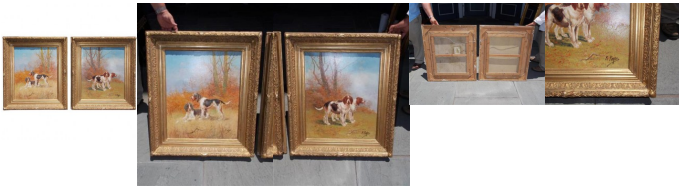

Pair of American Canine Oil on Canvas- Signed E. Payne , Late 19th Century

Description

Pair of American Canine oil on canvas in original gilt carved wood and gesso frames. Signed E. Payne.

Late 19th Century

Price

\$18,000 Retail

Condition

EXCELLENT

Measurements

height: 35 in.

width/length: 30.5 in.

Location