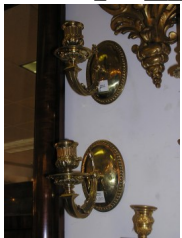

American Pair # 1207

American_Pair_4f8ee99832664.jpg

Pair of American brass single arm sconces with acanthus leaf motif. Originally candle powered. 19th Century

Rating: Not Rated Yet

Price

[Ask a question about this product](#)

Description

Sconces: American Pair # 1207

19th Century

Pair of American brass single arm sconces with acanthus leaf motif. Originally candle powered.

\$ 4,800 Retail

8" Tall / 4.5" Wide / 7.5" Deep

Reference # 1207